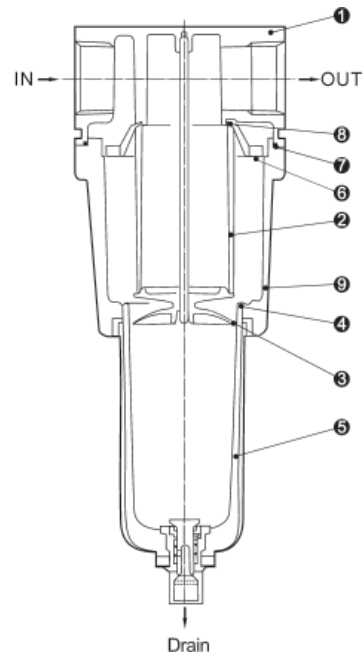

\*Under the circumstance that the inlet pressure is 0.7MPa (7.1kgf/cm<sup>2</sup>) and the set pressure is 0.5MPa(5.1kgf/cm<sup>2</sup>)  
 \*\* Rc and NPT port sizes are available.

## Air Filter AF1000~5000 Series

● Construction

AF1000-2000

AF3000-4000

AF5000

● Component parts

NO.	Description	Material
1	Body	Aluminum die-cast
2	Filter element	Brass
3	Baffle	POM
4	Bowl O-ring	NBR
5	Bowl assembly(bowl guard)	Polycarbonate(Cold rolled steel)
6	Whirlwind blade	POM
7	O-ring	NBR
8	Sealing washer	NBR
9	Housing	Aluminum die-cast

### ● Dimensions