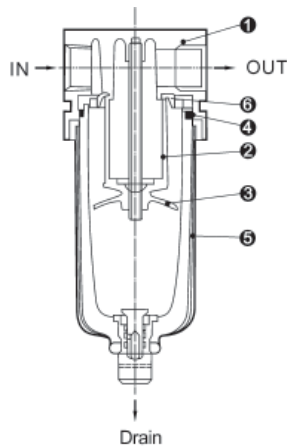

Model	Specifications				Accessories	Drain function	Model of AF series with auto drain
	*Rated flow (L/min)	**Port size (G)	Oil capacity (CM <sup>3</sup> )	Weight (kg)	Bracket		
AF1000-M5	110	M5	4	0.07	-	Manual drain	
AF2000-01	750	1/8	15	0.19	B240		
AF2000-02		1/4					
AF3000-02	1500	1/4	20	0.29	B340	a.Air shutoff drain b.Manual drain	
AF3000-03		3/8					
AF4000-03	4000	3/8	45	0.55	B440		AF4000-03D
AF4000-04		1/2					AF4000-04D
AF4000-06	6000	3/4	45	0.58	B540		AF4000-06D
AF5000-06	7000	3/4	130	1.08	B640		AF5000-06D
AF5000-10		1					AF5000-10D

\*Under the circumstance that the inlet pressure is 0.7MPa (7.1kgf/cm<sup>2</sup>) and the set pressure is 0.5MPa(5.1kgf/cm<sup>2</sup>)  
 \*\* Rc and NPT port sizes are available.

## Air Filter AF1000~5000 Series

● Construction

AF1000-2000

AF3000-4000

AF5000

● Component parts

NO.	Description	Material
1	Body	Aluminum die-cast
2	Filter element	Brass
3	Baffle	POM
4	Bowl O-ring	NBR
5	Bowl assembly(bowl guard)	Polycarbonate(Cold rolled steel)
6	Whirlwind blade	POM
7	O-ring	NBR
8	Sealing washer	NBR
9	Housing	Aluminum die-cast

### ● Dimensions