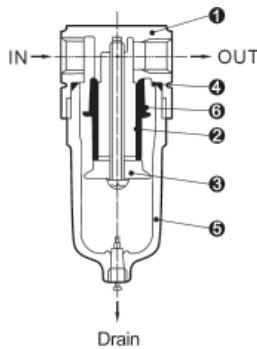

Air Filter AF1000~5000 Series

● Construction

AF1000-2000