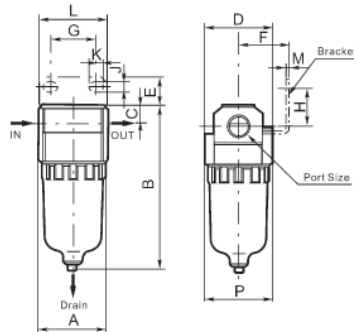

VOGUE PNEUMATICS

Ningbo Vogue Pneumatics Industry Co.,Ltd.

Air Filter AF1000~5000 Series

● Dimensions

AF1000~2000