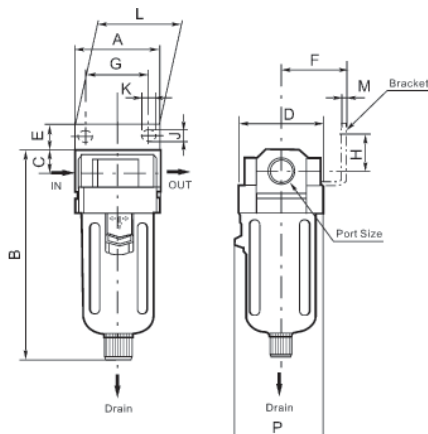

AF3000~4000